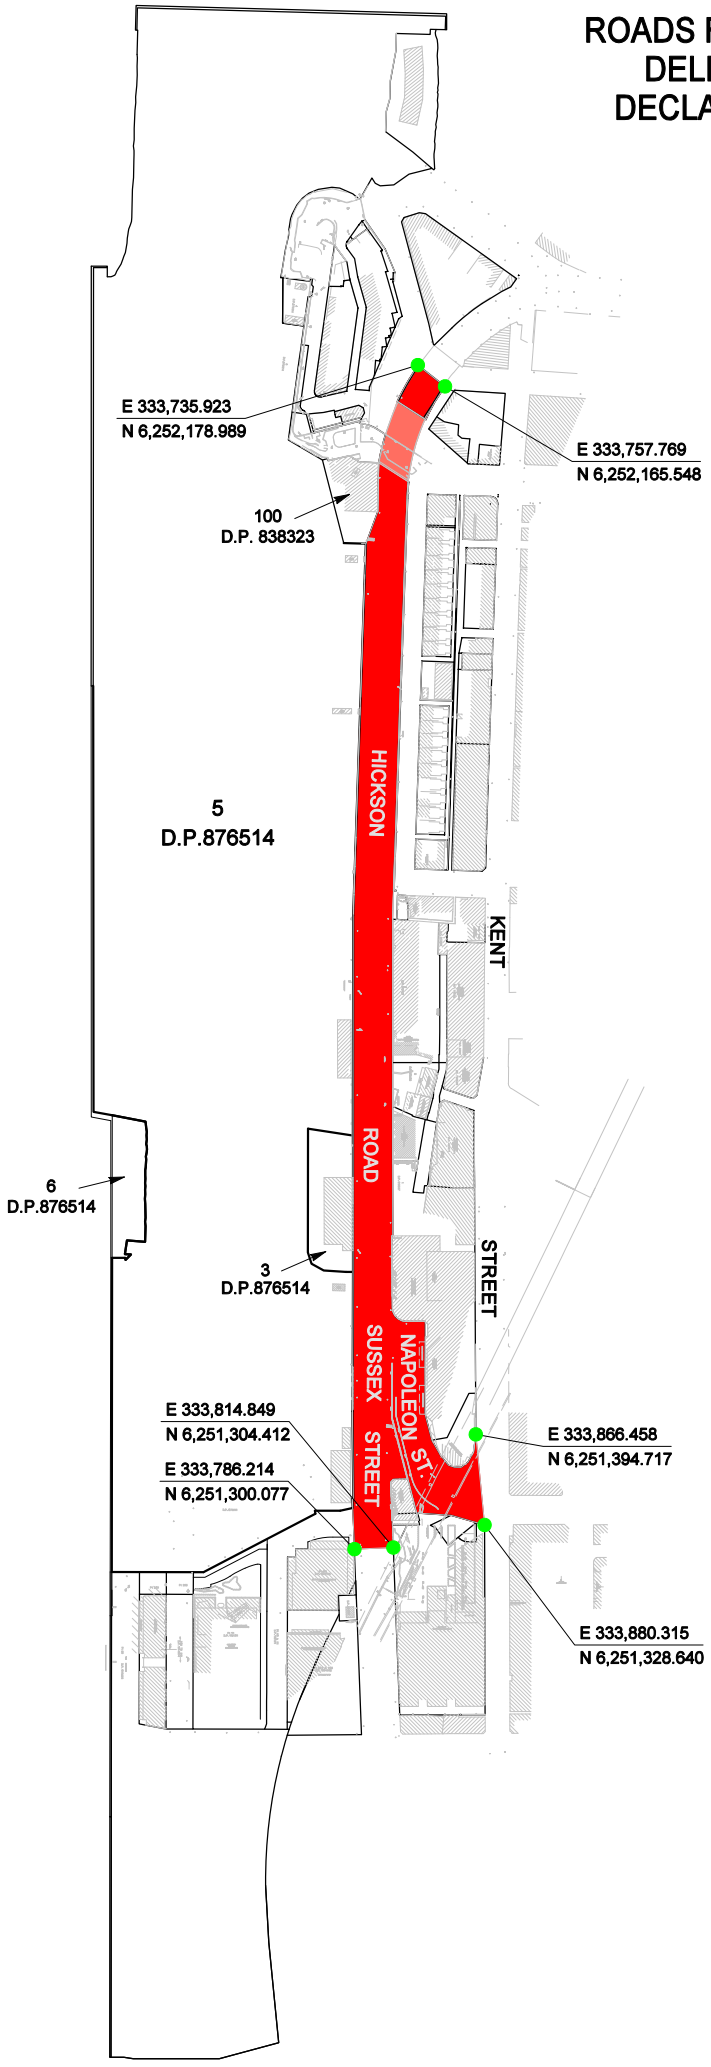

**ROADS FOR WHICH THE BARANGAROO DELIVERY AUTHORITY IS TO BE DECLARED THE ROADS AUTHORITY**

1:4000

 **ROADS ACQUIRED BY THE BARANGAROO DELIVERY AUTHORITY**

**RYGATE & COMPANY PTY LIMITED**  
**REGISTERED LAND SURVEYORS**  
LEVEL 9, 89 YORK STREET, SYDNEY 2000  
PHONE 9262 6800 FAX 9262 6843  
ABN 61 001 204897

REF: 74555 DATE: 6/12/10  
REVISION D 15/11/2016 - CO-ORDINATES FOR EXTENT OF ROAD ADDED